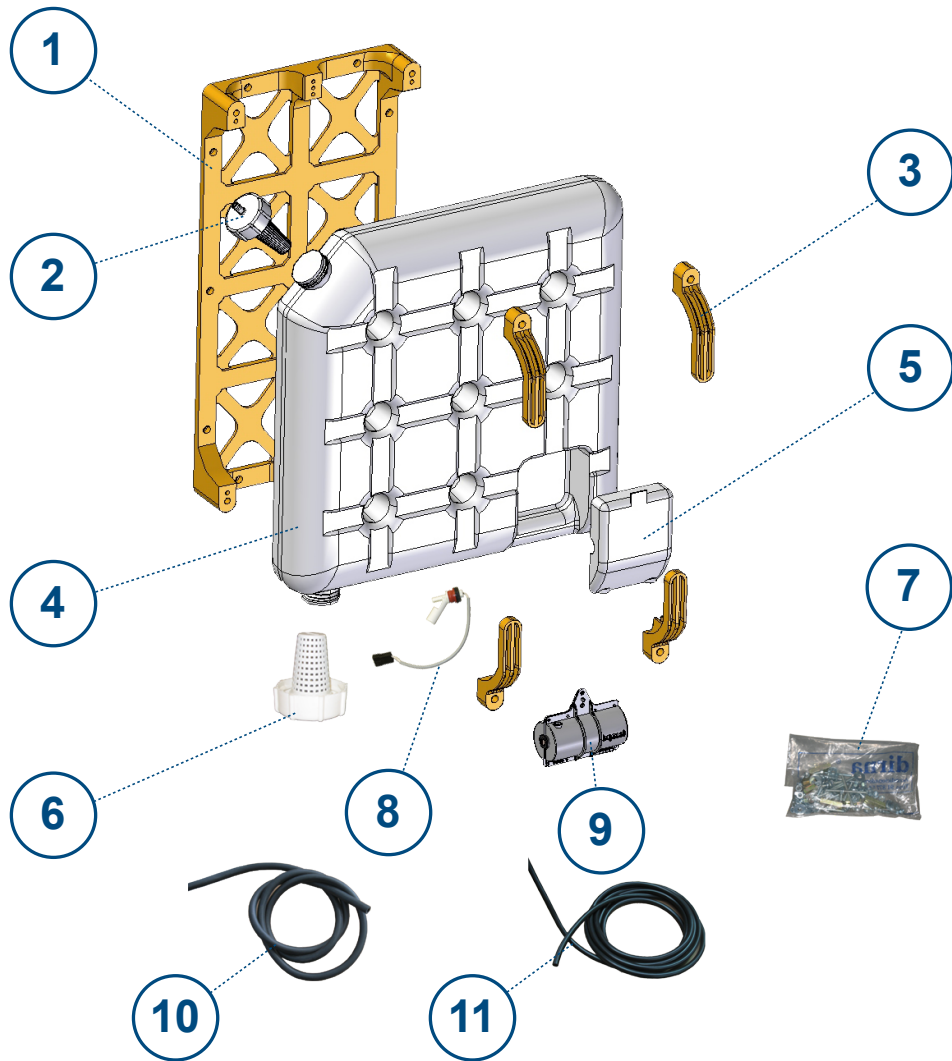

Lista de recambios
Parts list
Liste de rechanges
Ersatzteilliste
Elenco ricambi